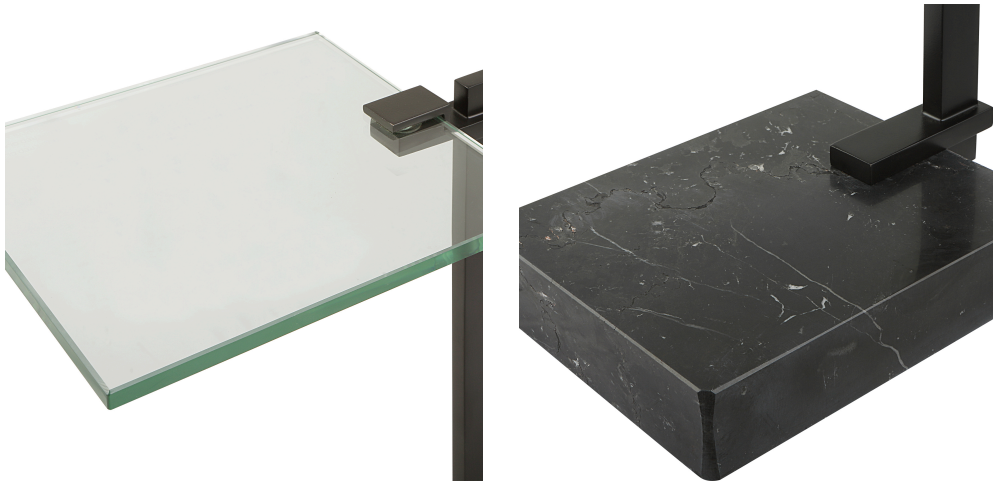

HONORMILL

NEED ASSISTANCE OR CUSTOM QUOTE? CALL: 212-560-5977 www.HONORMILL.com

Butler Accent Table, Black

\$232.00

Description

This Perfect Pull-up Table Pairs A Classic Design With Modern Finishes. The Tempered Glass Top Is Supported By A Satin Black Plated Stainless Steel Base Accented By A Honed Black Marble Foot With Natural Veining And Character.

Additional Information

SKU	SUT114355
Dimensions	11 W x 23.5 H x 8 D (in)