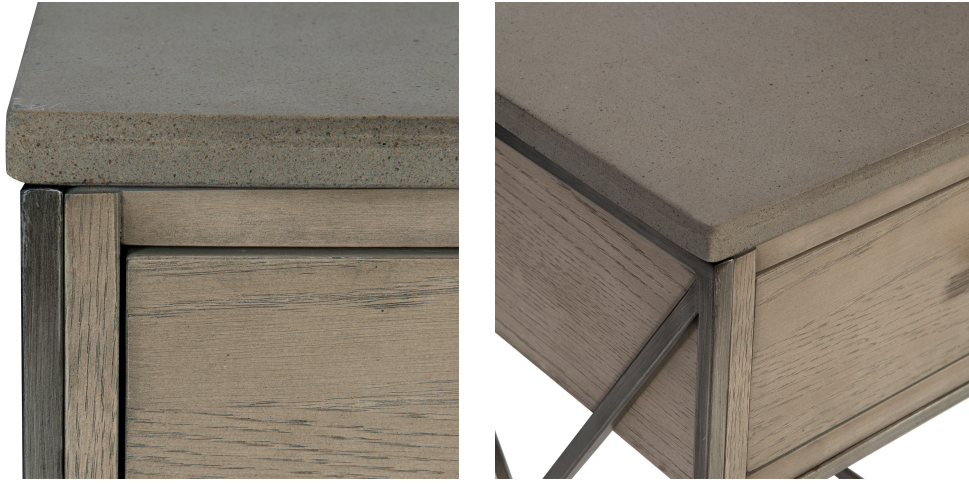

HONORMILL

NEED ASSISTANCE OR CUSTOM QUOTE? CALL: 212-560-5977 www.HONORMILL.com

Cartwright Side Table

\$392.00

Description

Showcasing A Blend Of Tonal Mixed Media Elements, This Side Table Is Wrapped In A Soft Mushroom Gray Oak Veneer With A Brushed Pewter X Base, And Topped With An Aged Gray Concrete Slab. Has One Storage Drawer With Coordinating Brushed Pewter Bar Hardware.

Additional Information

SKU	SUT114359
Dimensions	18.5 W x 25 H x 15 D (in)