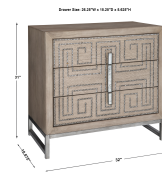

HONORMILL

NEED ASSISTANCE OR CUSTOM QUOTE? CALL: 212-560-5977 www.HONORMILL.com

Devya Accent Chest

\$1,125.00

Description

Layered In Oak Veneer In A Soft Mushroom Gray Finish, This Solid Wood Three Drawer Chest Showcases A Geometric Studded Design Finished In Aged Pewter Paired With Mirror Accented Hardware Atop A Coordinating Solid Iron Base.

Additional Information

SKU	SUT114361
Dimensions	32 W x 31 H x 18.875 D (in)