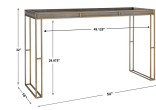

HONORMILL

NEED ASSISTANCE OR CUSTOM QUOTE? CALL: 212-560-5977 www.HONORMILL.com

Cardew Console Table

\$1,035.00

Description

Exhibiting A Modern Minimalist Design, This Tray Style Console Table Features A Rich, Charcoal Gray Faux Shagreen Paired With A Plated Brushed Brass Steel Frame.

Additional Information

SKU	SUT114368
Dimensions	54 W x 32 H x 16 D (in)