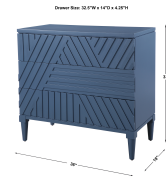

HONORMILL

NEED ASSISTANCE OR CUSTOM QUOTE? CALL: 212-560-5977 www.HONORMILL.com

Colby 3 Drawer Chest, Blue

\$1,186.00

Description

Refreshingly Modern, This Geometric Accent Chest Features Carved Drawer Fronts, Creating A Monochromatic Statement In A Deep Sea Blue Finish.

Additional Information

SKU	SUT114373
Dimensions	36 W x 33 H x 18 D (in)