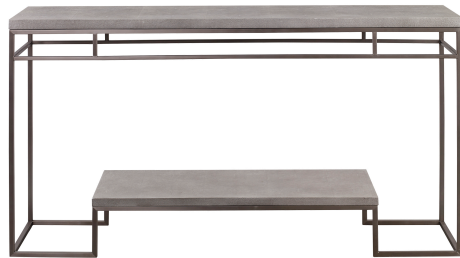

HONORMILL

NEED ASSISTANCE OR CUSTOM QUOTE? CALL: 212-560-5977 www.HONORMILL.com

Clea Console Table

\$945.00

Description

Known For Its Popularity During The Art Deco Period, Shagreen Has Made Its Resurgence As A Modern Home Decor Staple. This Console Features Faux Shagreen Embossed Surfaces In A Natural Light Gray Wash, Paired With A Modern, Stainless Steel Frame Finished In Brushed Nickel.

Additional Information

SKU	SUT114375
Dimensions	54 W x 30 H x 14 D (in)