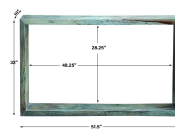

HONORMILL

NEED ASSISTANCE OR CUSTOM QUOTE? CALL: 212-560-5977 www.HONORMILL.com

Teo Console Table

\$682.00

Description

This Fun Statement Console Table Features Naturally Spalted Tamarind Wood, Finished In A Soft Caribbean Blue-green. Cracks And Variations In The Grain Are Natural To This Type Of Wood.

Additional Information

| | |
|------------|---------------------------|
| SKU | SUT114377 |
| Dimensions | 51.5 W x 32 H x 10 D (in) |