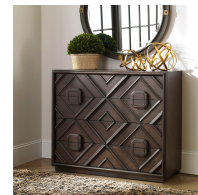

HONORMILL

NEED ASSISTANCE OR CUSTOM QUOTE? CALL: 212-560-5977 www.HONORMILL.com

Mindra 4 Drawer Chest

\$1,143.00

Description

With A Transitional Deep Walnut Finish Over Mindi Veneer, Naturally Distressed And Hand Rubbed To Expose Natural Undertones, This Four Drawer Chest Features An Updated Geometric Carved Molding Front Over A Floating Plinth Base.

Additional Information

SKU	SUT114379
Dimensions	43 W x 36 H x 18 D (in)