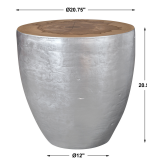

## Gannett End Table

\$520.00

### Description

Inspired By Natural Elements, This End Table Showcases A Natural Ash Veneer Crosscut Sectioned Top With A Textured Base Finished In Lightly Glazed Silver Leaf With Distressed Accents.

## Additional Information

SKU	SUT114393
Dimensions	20.75 W x 20.5 H x 20.75 D (in)