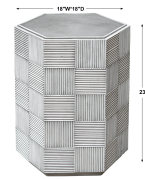

## Silo Accent Table

\$448.00

### Description

Solidly Constructed From Plantation-grown Mahogany Wood, This Hexagonal Accent Table Features A Reeded Tile Exterior Finished In Distressed White With A Textured Cast Aluminum Top In Aged Gray.

### Additional Information

SKU	SUT114395
Dimensions	18 W x 23 H x 18 D (in)