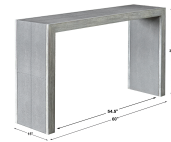

HONORMILL

NEED ASSISTANCE OR CUSTOM QUOTE? CALL: 212-560-5977 www.HONORMILL.com

Aerina Console Table

\$1,125.00

Description

With Modern Elements, This Transitional Console Features Stitched Panels Of Light Gray Faux Shagreen, Paired With A Contrasting Wood Finish In A Aged White With Gray Distressed Details.

Additional Information

SKU	SUT114397
Dimensions	60 W x 33 H x 15 D (in)