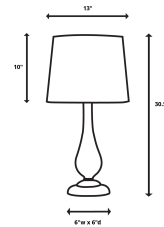

HONORMILL

NEED ASSISTANCE OR CUSTOM QUOTE? CALL: 212-560-5977 www.HONORMILL.com

Cloverly Table Lamp, 2 Per Box, Priced Each

\$284.00

Description

Textured Ceramic Base Finished In A Burnished Gray Accented With An Antiqued Ivory Wash. The Tapered Round Hardback Shade Is An Oatmeal Linen Fabric With Natural Slubbing.

Additional Information

SKU	SUT114413
Dimensions	15 W x 30.5 H x 15 D (in)