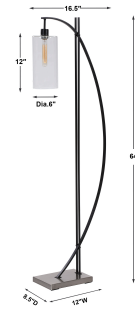

## Description

Simple And Sleek, This Contemporary Arc Floor Lamp Is Finished In Matte Black With A Steel Plated Brushed Nickel Foot And Clear Glass Globe. One 60-watt Antique Style, T10 Edison Bulb Is Included.

## Additional Information

|            |                            |
|------------|----------------------------|
| SKU        | SUT114490                  |
| Dimensions | 16.5 W x 64 H x 8.5 D (in) |