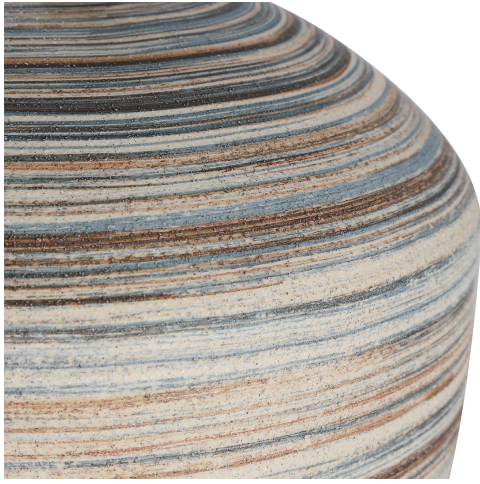

HONORMILL

NEED ASSISTANCE OR CUSTOM QUOTE? CALL: 212-560-5977 www.HONORMILL.com

Prospect Accent Lamp

\$232.00

Description

This Ceramic Accent Lamp Features A Striped Motif In Neutral Shades Of Brown, Taupe, Cream And Blue Accented By Light Brushed Brass Plated Details. A Light Beige Linen Drum Shade With Natural Slubbing Completes The Piece.

Additional Information

SKU	SUT114505
Dimensions	17 W x 22 H x 17 D (in)