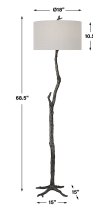

HONORMILL

NEED ASSISTANCE OR CUSTOM QUOTE? CALL: 212-560-5977 www.HONORMILL.com

Spruce Floor Lamp

\$644.00

Description

Drawing Inspiration From Nature, This Floor Lamp Is Handcrafted From Cast Iron With Sculpted Details Finished In Distressed Rustic Black And Subtle Silver Undertones. A Hardback Drum Shade In Light Gray Linen Fabric Accents The Piece.

Additional Information

SKU	SUT114579
Dimensions	18 W x 68.5 H x 18 D (in)