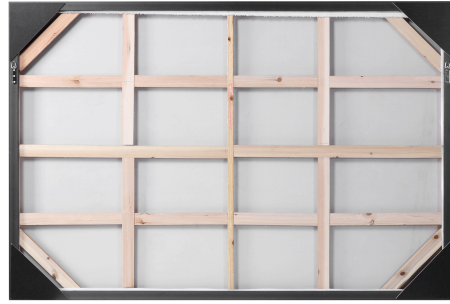

HONORMILL

NEED ASSISTANCE OR CUSTOM QUOTE? CALL: 212-560-5977 www.HONORMILL.com

Dawn to Dusk Hand Painted Canvas

\$693.00

Description

Moody Shades Of Gray And White Work Together To Create This Abstract Landscape Artwork. The Hand Painted Canvas Is Accented By Charcoal And Gold Leaf Tones With Subtle Green And Slate Blue Details And Is Paired With A Gold Gallery Frame. Due To The Handcrafted Nature Of This Artwork, Each Piece May Have Subtle Differences.

Additional Information

SKU	SUT114591
Dimensions	73 W x 49 H x 2.25 D (in)