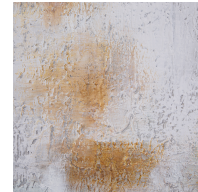

HONORMILL

NEED ASSISTANCE OR CUSTOM QUOTE? CALL: 212-560-5977 www.HONORMILL.com

Eclipse Hand Painted Canvas

\$509.00

Description

Minimal Yet Striking, This Hand Painted Artwork Displays A Neutral Color Palette With Strong Navy, Blue, And Gold Tones And Unique Textures And Distressing. The Piece Is Accented By A Gold Leaf Finished Gallery Frame.

Additional Information

SKU	SUT114595
Dimensions	50.875 W x 50.875 H x 2.25 D (in)