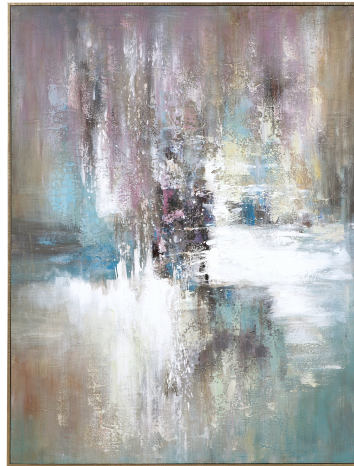

HONORMILL

NEED ASSISTANCE OR CUSTOM QUOTE? CALL: 212-560-5977 www.HONORMILL.com

Elevation Hand Painted Canvas

\$446.00

Description

Hand Painted Artwork On Canvas Exhibits An Array Of Color Including Lavender, Aqua, White, And Tan. A Gold Leaf Gallery Frame Completes The Abstract Piece, Which May Be Hung Horizontal Or Vertical.

Additional Information

SKU	SUT114598
Dimensions	41.875 W x 54.75 H x 2.25 D (in)