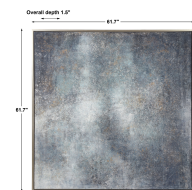

## Description

Add Rich Blue Tones To A Space With This Hand Painted Artwork. Deep Denim Blue Tones Are Accented By Charcoal Gray And Light Taupe Hues. The Abstract Painting Is Accented By A Silver Gallery Frame And May Be Hung Horizontal Or Vertical. Due To The Handcrafted Nature Of The Artwork, Each Piece May Have Subtle Differences.

## Additional Information

SKU	SUT114600
Dimensions	61.7 W x 61.7 H x 1.5 D (in)