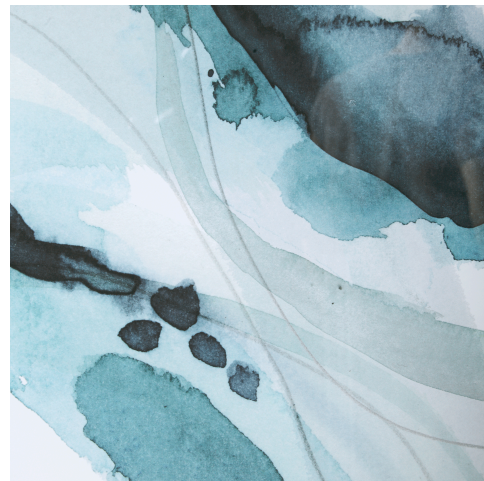

HONORMILL

NEED ASSISTANCE OR CUSTOM QUOTE? CALL: 212-560-5977 www.HONORMILL.com

Depth Framed Prints, S/2

\$319.00

Description

These Abstract Watercolor Style Prints Showcase Shades Of Teal, Light Green, And Aqua And Are Accented By Double White Matting And A Driftwood Gray Frame. Each Print Is Placed Under Glass. Artwork By Grace Popp.

Additional Information

SKU	SUT114603
Dimensions	27.5 W x 33.5 H x 1.375 D (in)