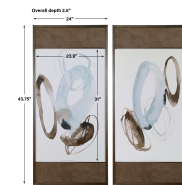

HONORMILL

NEED ASSISTANCE OR CUSTOM QUOTE? CALL: 212-560-5977 www.HONORMILL.com

Celestial Framed Prints, S/2

\$707.00

Description

Based On Curated Paintings Found In Art Galleries, This Framed Artwork Is The Epitome Of Modern Sophistication. The Chocolate Brown And Light Blue Watercolor Style Prints Are Accented By Dark, Aged Gunmetal Frames With Warm Gray-brown Panels And Are Placed Under Glass. Each Piece May Be Hung Horizontal Or Vertical. Artwork By Jennifer Goldberger.

Additional Information

SKU	SUT114607
Dimensions	24 W x 43 H x 2 D (in)