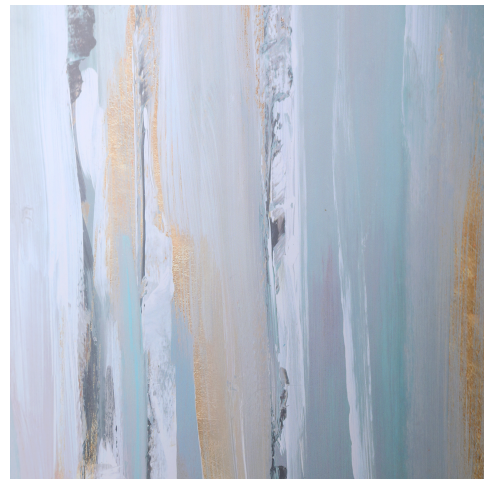

HONORMILL

NEED ASSISTANCE OR CUSTOM QUOTE? CALL: 212-560-5977 www.HONORMILL.com

Pandora's Forest Framed Prints, S/2

\$538.00

Description

Inspired By A Woodland Scene, These Birch Tree Prints Are A Colorful And Sophisticated Accent. Each Print Is Awash In Shades Of Light Blue, Plum, Gold, And White With Elegant Triple White Matting Under Glass. The Artwork Is Complemented By A White Frame And Brushed Gold Inner Liner. Artwork By Lera.