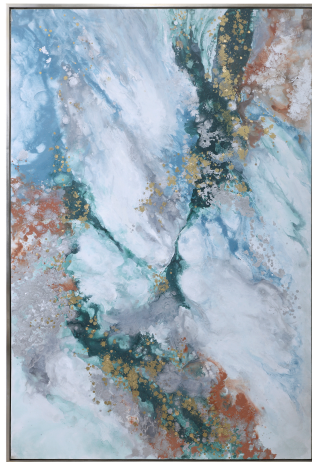

## Mercury Hand Painted Canvas

\$716.00

## Description

This Eye-catching Hand Painted Abstract Showcases A Mixture Of White And Teal Brushstrokes With Burnt Orange And Gold Leaf Highlights And A Silver Gallery Frame. Due To The Handcrafted Nature Of This Artwork, Each Piece May Have Subtle Differences. This Piece May Be Hung Horizontal Or Vertical.