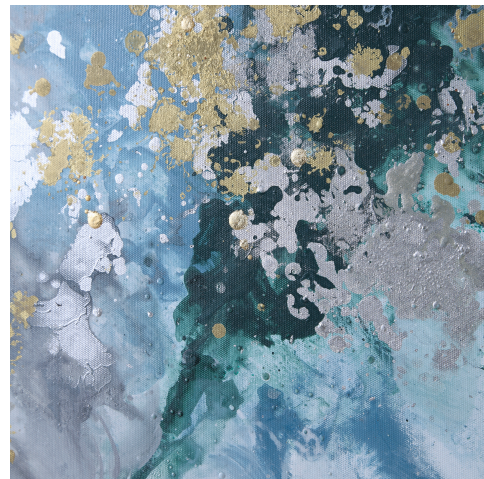

## Mercury Hand Painted Canvas

\$716.00

## Description

This Eye-catching Hand Painted Abstract Showcases A Mixture Of White And Teal Brushstrokes With Burnt Orange And Gold Leaf Highlights And A Silver Gallery Frame. Due To The Handcrafted Nature Of This Artwork, Each Piece May Have Subtle Differences. This Piece May Be Hung Horizontal Or Vertical.