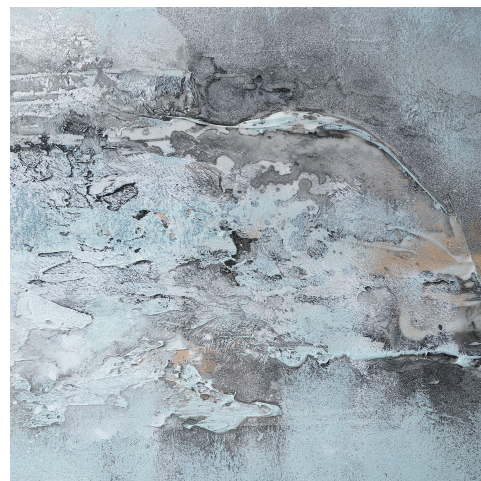

## Ocean Swell Framed Prints, S/3, 3 Cartons

\$1,256.00

## Description

Reminiscent Of Ocean Water, These Metal Sheets Are Hand Painted In Aqua, Gray, Silver And Gold Hues. The Raw Metal Edge Is Softened By Natural Beige Linen Backing And A Matte Black Shadow Box Style Frame Under Glass. Due To The Handcrafted Nature Of This Artwork, Each Piece May Have Subtle Differences. Each Piece May Be Hung Horizontal Or Vertical.