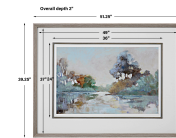

## Morning Lake Framed Print

\$538.00

## Description

Inspired By Traditional Landscapes, This Artwork Expresses An Updated Look With Soft Blush, Blue, Green, And Amber Tones In A Watercolor Style. The Print Is Underscored By Clean White Matting With A Frame And Fillet Finished In A Brushed White Oak Finish. Artwork By Mary P. Buckley.

## Additional Information

SKU	SUT114629
Dimensions	51.25 W x 39.25 H x 2 D (in)