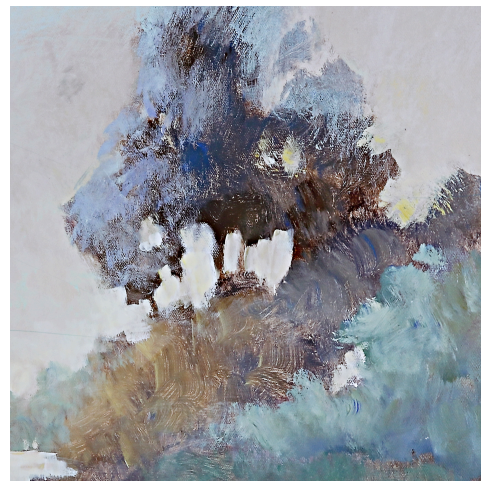

## Morning Lake Framed Print

\$538.00

## Description

Inspired By Traditional Landscapes, This Artwork Expresses An Updated Look With Soft Blush, Blue, Green, And Amber Tones In A Watercolor Style. The Print Is Underscored By Clean White Matting With A Frame And Fillet Finished In A Brushed White Oak Finish. Artwork By Mary P. Buckley.