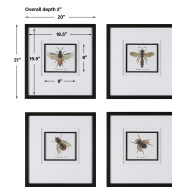

### Description

Inspired By Antique Scientific Bee Studies, This Artwork Exhibits Four Unique Species In Shades Of Black, Yellow, And Orange. Each Print Is Accented By Classic White Matting With A Slim Black Fillet And Matching Frame, All Under Glass.

## Additional Information

SKU	SUT114632
Dimensions	20 W x 21 H x 2 D (in)