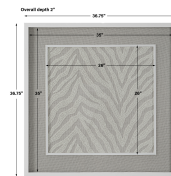

## Description

This Handcrafted Embroidery Artwork Takes Cues From Nature While Displaying Soft Neutral Threads In Beige And Off White With A Beige Linen Mat, All Under Glass. The Pine Wood Frame And Fillet Are Finished In A Stylish Matte White.

## Additional Information

SKU	SUT114639
Dimensions	36.75 W x 36.75 H x 2 D (in)