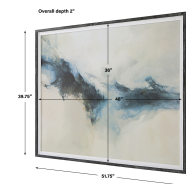

## Description

This Striking Modern Abstract Is A Show-stopping Piece With Its Unique Contrast Between Muted Gold And Rich Navy Blue. The Print Is Accented By A White Linen Liner And A Solid Wood Frame In Black With A Light Gray Wash That Accentuates The Natural Wood Grain. Artwork By Dina Dargo.

## Additional Information

SKU	SUT114642
Dimensions	51.75 W x 39.75 H x 2 D (in)