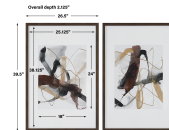

HONORMILL

NEED ASSISTANCE OR CUSTOM QUOTE? CALL: 212-560-5977 www.HONORMILL.com

Burgundy Interjection Framed Prints, S/2

\$403.00

Description

This Abstract Artwork Displays A Harmonious Blend Of Neutral Brushstrokes In Gray, Black, And Warm Chestnut Tones. Each Print Is Accented By A White Mat Under Glass With A Dark Walnut Finished Frame. Artwork By Jennifer Goldberger.

Additional Information

SKU	SUT114644
Dimensions	26.5 W x 39.5 H x 2.125 D (in)