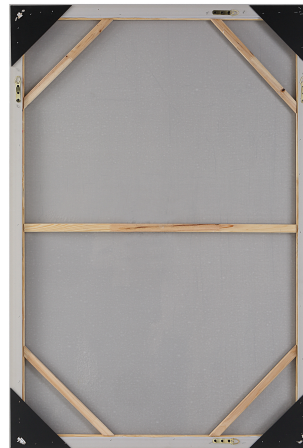

HONORMILL

NEED ASSISTANCE OR CUSTOM QUOTE? CALL: 212-560-5977 www.HONORMILL.com

Natural Springs Hand Painted Canvas

\$477.00

Description

The Natural Springs Hand Painted Artwork Marries Modern Angular Elements With A Cool, Muted Color Palette. The Soft Sage, Blue, And Neutral Canvas Is Accented By Hand Applied Crackle Texture And Subtle Gold Leaf Accents, Encased In A Silver Leaf Gallery Frame. May Be Hung Horizontal Or Vertical.

Additional Information

SKU	SUT114646
Dimensions	41.7 W x 61.7 H x 1.5 D (in)