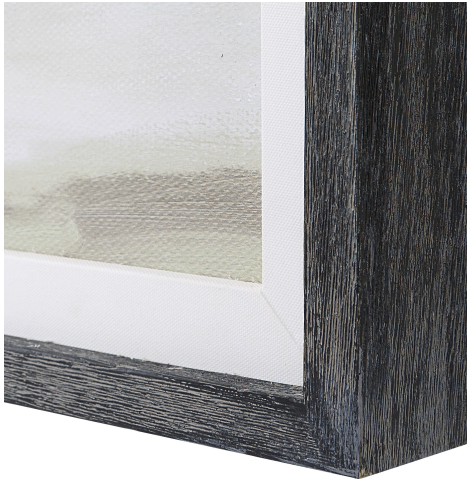

HONORMILL

NEED ASSISTANCE OR CUSTOM QUOTE? CALL: 212-560-5977 www.HONORMILL.com

Soft Clouds Framed Print

\$520.00

Description

Understated And Serene, This Landscape Artwork Displays A Soft Color Palette That Beautifully Accents An Array Of Designs. The Print Is Accentuated By A White Linen Liner And A Pine Wood Frame Finished In A Dark Espresso Stain With Rich Wood Grain Texture. Artwork By PI Studio.

Additional Information

SKU	SUT114647
Dimensions	42 W x 42 H x 2 D (in)