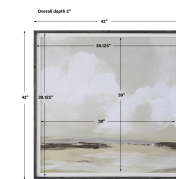

HONORMILL

NEED ASSISTANCE OR CUSTOM QUOTE? CALL: 212-560-5977 www.HONORMILL.com

Soft Clouds Framed Print

\$520.00

Description

Understated And Serene, This Landscape Artwork Displays A Soft Color Palette That Beautifully Accents An Array Of Designs. The Print Is Accentuated By A White Linen Liner And A Pine Wood Frame Finished In A Dark Espresso Stain With Rich Wood Grain Texture. Artwork By PI Studio.

Additional Information

SKU	SUT114647
Dimensions	42 W x 42 H x 2 D (in)