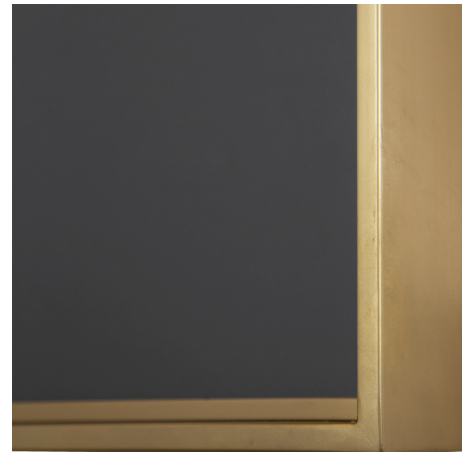

HONORMILL

NEED ASSISTANCE OR CUSTOM QUOTE? CALL: 212-560-5977 www.HONORMILL.com

Gold Rondure Framed Prints, S/2

\$675.00

Description

This Striking Artwork Features Hand Applied Gold Foil Spheres Set Against A Black Background. Each Sophisticated Piece Is Accented By A Simple Brushed Gold Plated Stainless Steel Frame And Is Placed Under Glass. Artwork By Renee W. Stramel.

Additional Information

SKU	SUT114670
Dimensions	25.75 W x 38.75 H x 2 D (in)