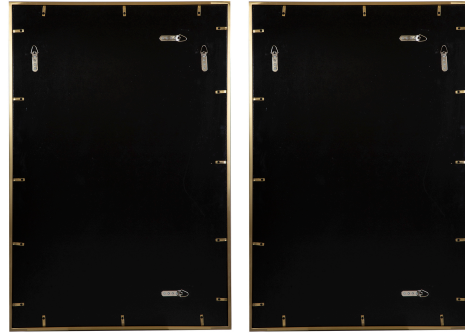

HONORMILL

NEED ASSISTANCE OR CUSTOM QUOTE? CALL: 212-560-5977 www.HONORMILL.com

Gold Rondure Framed Prints, S/2

\$675.00

Description

This Striking Artwork Features Hand Applied Gold Foil Spheres Set Against A Black Background. Each Sophisticated Piece Is Accented By A Simple Brushed Gold Plated Stainless Steel Frame And Is Placed Under Glass. Artwork By Renee W. Stramel.

Additional Information

SKU	SUT114670
Dimensions	25.75 W x 38.75 H x 2 D (in)