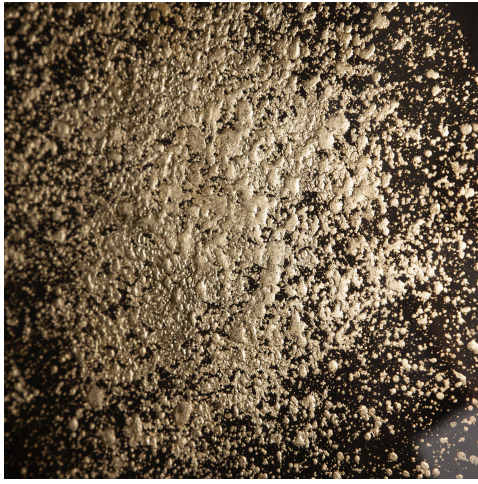

HONORMILL

NEED ASSISTANCE OR CUSTOM QUOTE? CALL: 212-560-5977 www.HONORMILL.com

Gold Rondure Framed Prints, S/2

\$675.00

Description

This Striking Artwork Features Hand Applied Gold Foil Spheres Set Against A Black Background. Each Sophisticated Piece Is Accented By A Simple Brushed Gold Plated Stainless Steel Frame And Is Placed Under Glass. Artwork By Renee W. Stramel.